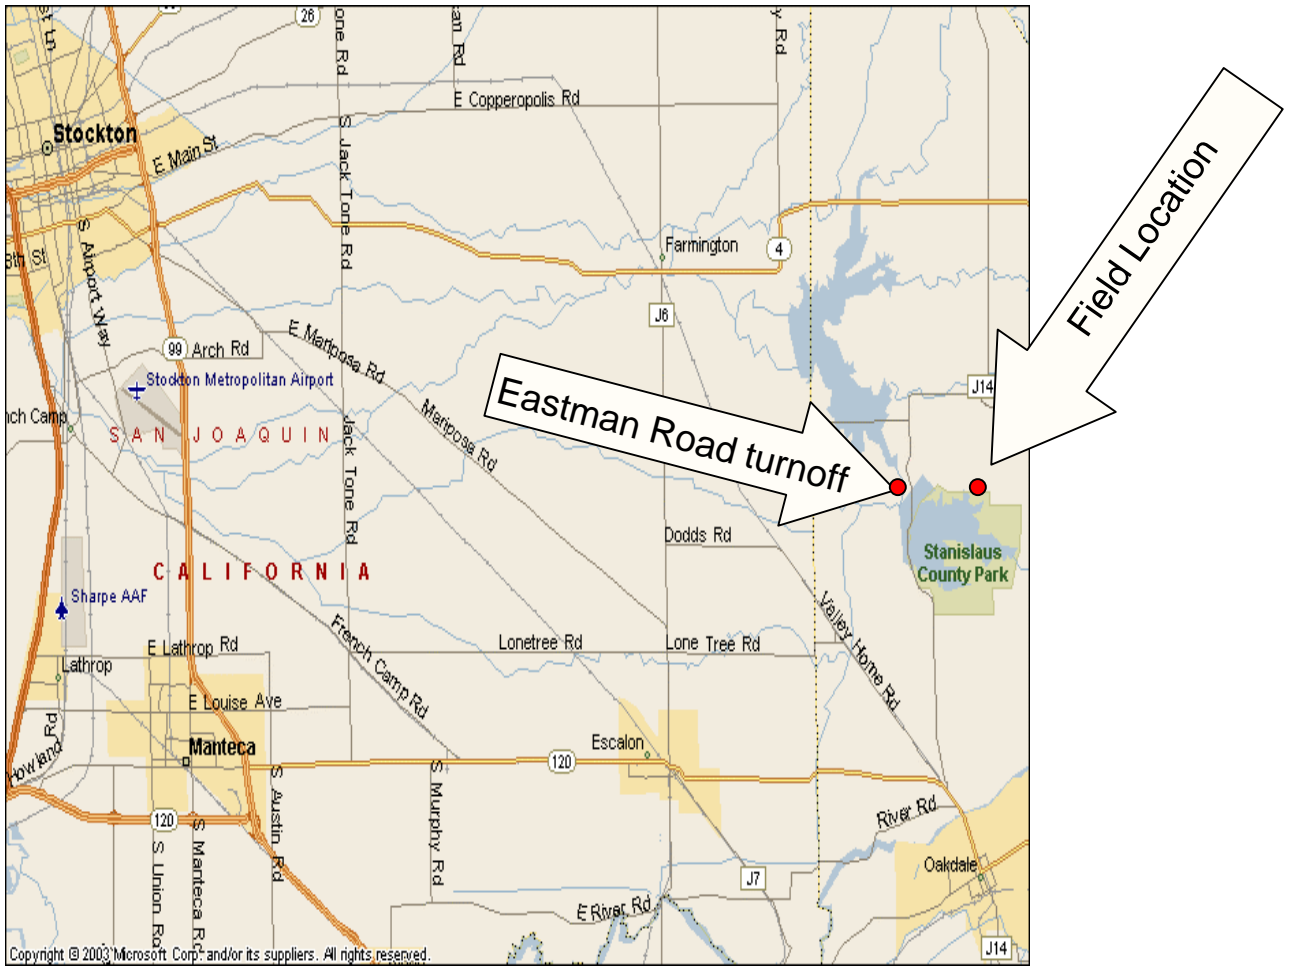

RCFU OAKDALE

Pattern Event

**May 24 & 25
2008**

**At beautiful Woodward Reservoir
900 foot runway on Eastman Road
near Oakdale, CA**

**FREE GAS TO ALL CONTESTANTS
(CONTRIBUTIONS ENCOURAGED)**

CLASSES

**Sportsman
Intermediate
Advanced
Masters
FAI**

Food will be available

AMA Sanction #08-0850

Directions: Take HWY 120 north of Oakdale to 26 Mile Rd. Turn north on 26 Mile Rd. Turn right on Eastman Rd (just north of Woodward Reservoir), approximately 2 miles to field.