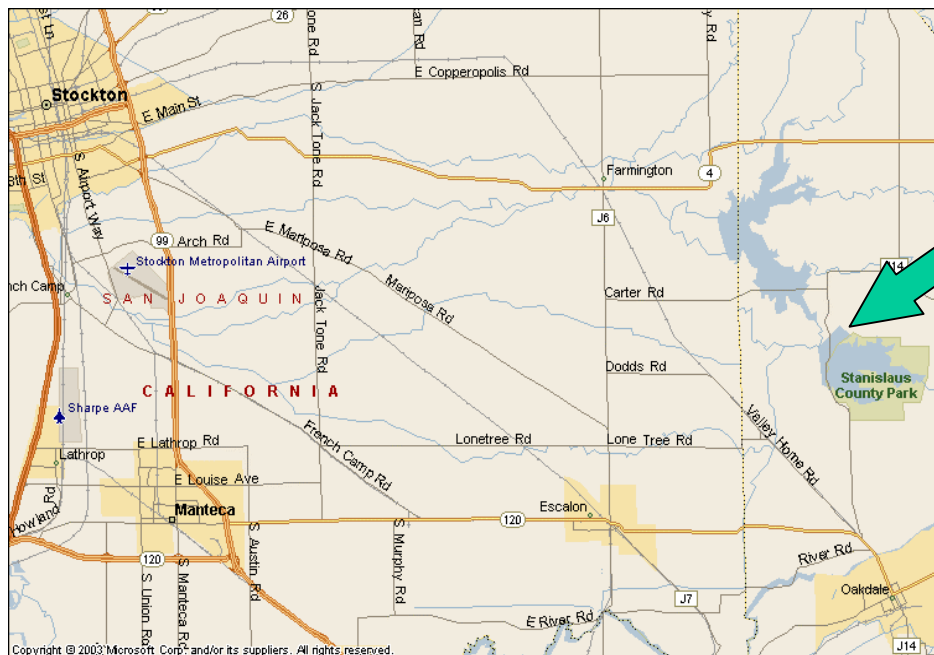

RCFU OAKDALE

Pattern Event

**May 24 & 25
2008**

**At beautiful Woodward Reservoir
900 foot runway on Eastman Road
near Oakdale, CA**

**FREE GAS TO ALL CONTESTANTS
(CONTRIBUTIONS ENCOURAGED)**

CLASSES

**Sportsman
Intermediate
Advanced
Masters
FAI**

**There is
camping for
self contained
RV's. There
are no
hookups**

Contact

**Richard Belden
1115 Oakview Drive
lone, CA 95640
richardbelden @ volcano.net
209-274-0893**

**ALL WINNERS WILL
RECEIVE THE
PRESTIGIOUS "POLO
SHIRT"**

Food will be available

AMA Sanction #08-0850

Directions: Take HWY 120 north of Oakdale to 26 Mile Rd. Turn north on 26 Mile Rd. Turn right on Eastman Rd (just north of Woodward Reservoir), approximately 2 miles to field.