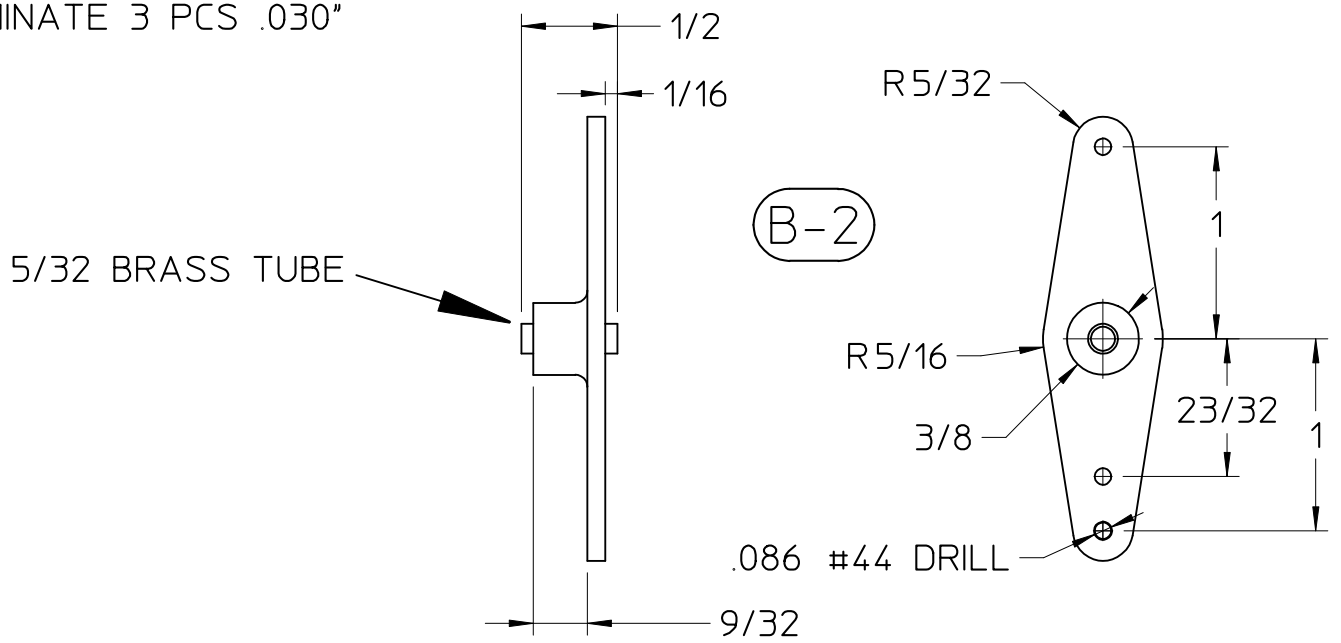

FRANK TIANO ENTERPRISES
 G-10 FIBERGLASS SHEET
 LAMINATE 3 PCS $.030''$

$\frac{1}{8}$ LITE-PLY